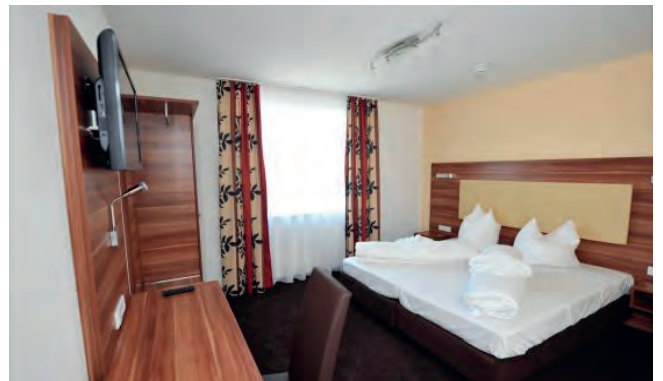

Hotel Abasto ***

Single room, incl. breakfast starting from 69,00 €
Double room, incl. breakfast starting from 89,00 €

Keyword „Streifeneder“, Code „ABR2024“

Phone +49 8142 506140
info@abasto-hotel.de
www.abasto-hotel.de

7.6 km to Streifeneder Academy